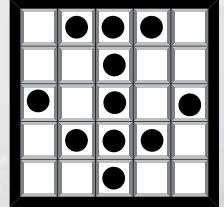

30

ANCHOR
$500
Red