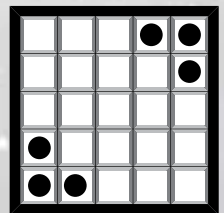

31

**ANY TWO
BRACKETS**
$500
Purple